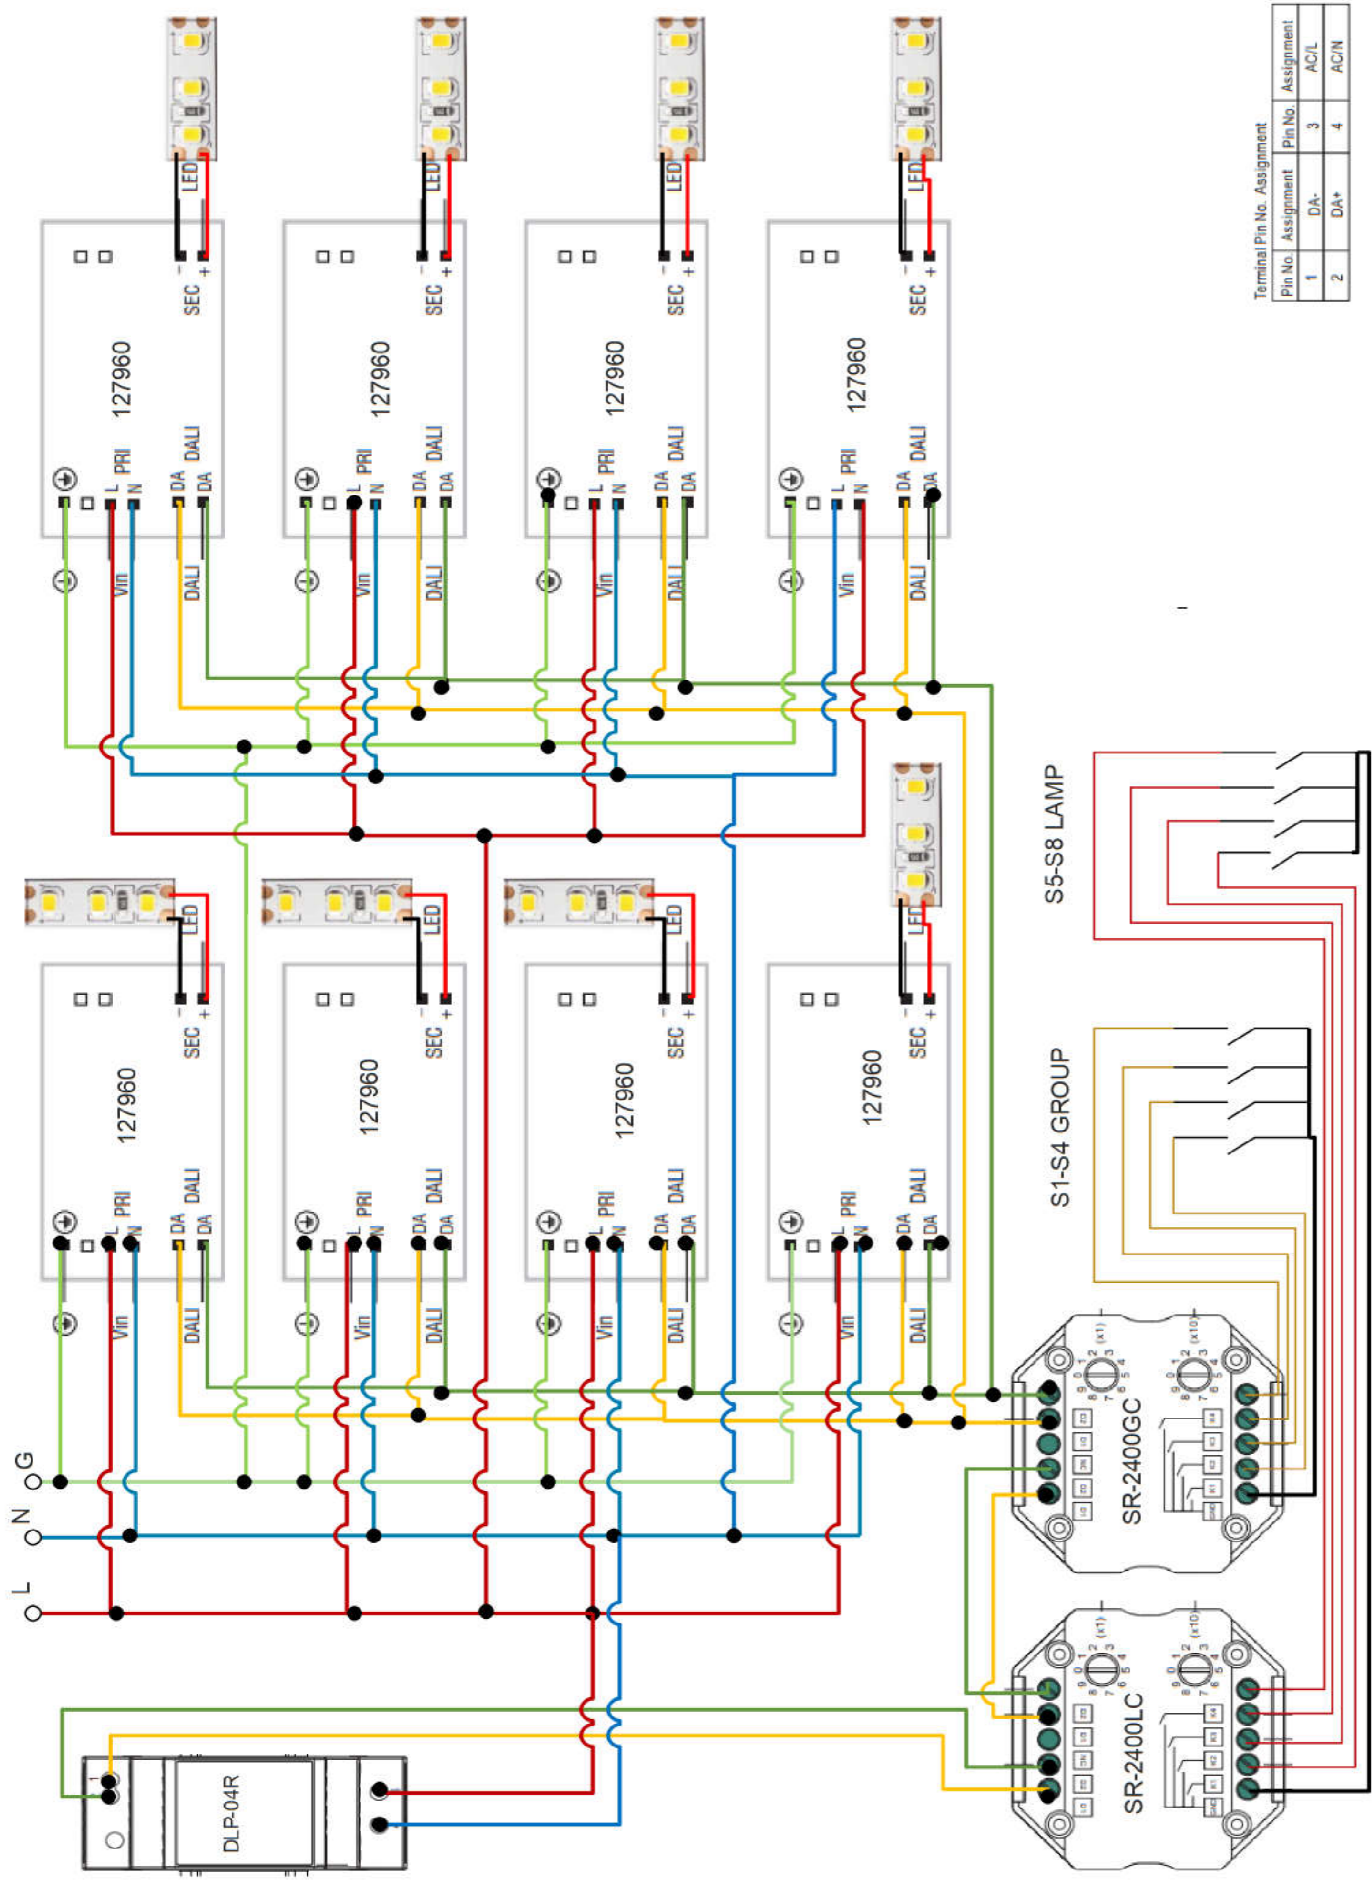

Trys atskiros zonos valdomos PUSH mygtukais be fiksavimo, vienu nygtuku galima valdyti be neribotą kiekį maitinimo šaltinių.
Three separate zones are controlled by PUSH buttons without fixation, one button can be operated without an unlimited number of power supplies.

SR-2202N-1-10V

24V LED JUOSTA
LED STRIP

MAX 14W x 5m = 70W
kanalui/ channel

TCI 127960,
70W, 24V

Terminal Pin No. Assignment

Pin No.	Assignment	Pin No.	Assignment
1	DA-	3	AC/L
2	DA+	4	AC/N