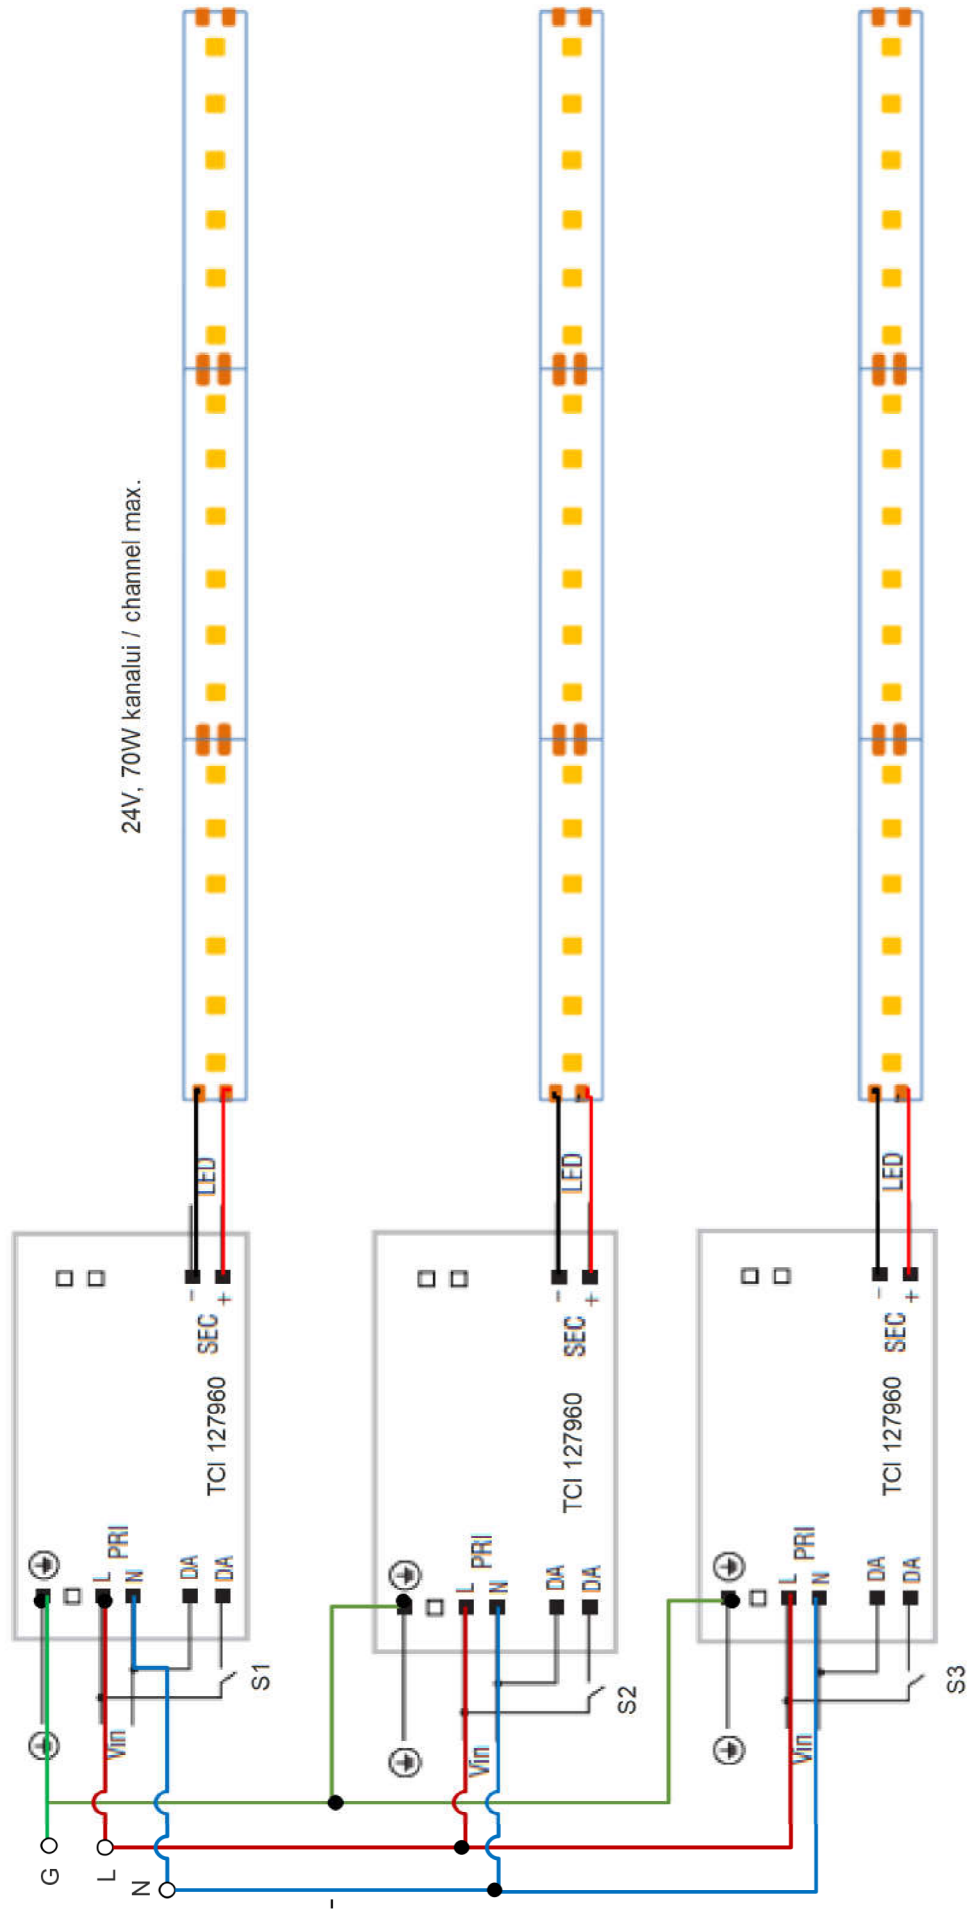

Trys atskiros zonos valdomos PUSH mygtukais be fiksavimo, vienu nygtuku galima valdyti be neribotą kiekį maitinimo šaltinių.
Three separate zones are controlled by PUSH buttons without fixation, one button can be operated without an unlimited number of power supplies.

SR-2202N-1-10V

24V LED JUOSTA
LED STRIP

MAX 14W x 5m = 70W
kanalui/ channel

TCI 127960,
70W, 24V

Terminal Pin No. Assignment

Pin No.	Assignment	Pin No.	Assignment
1	DA-	3	AC/L
2	DA+	4	AC/N