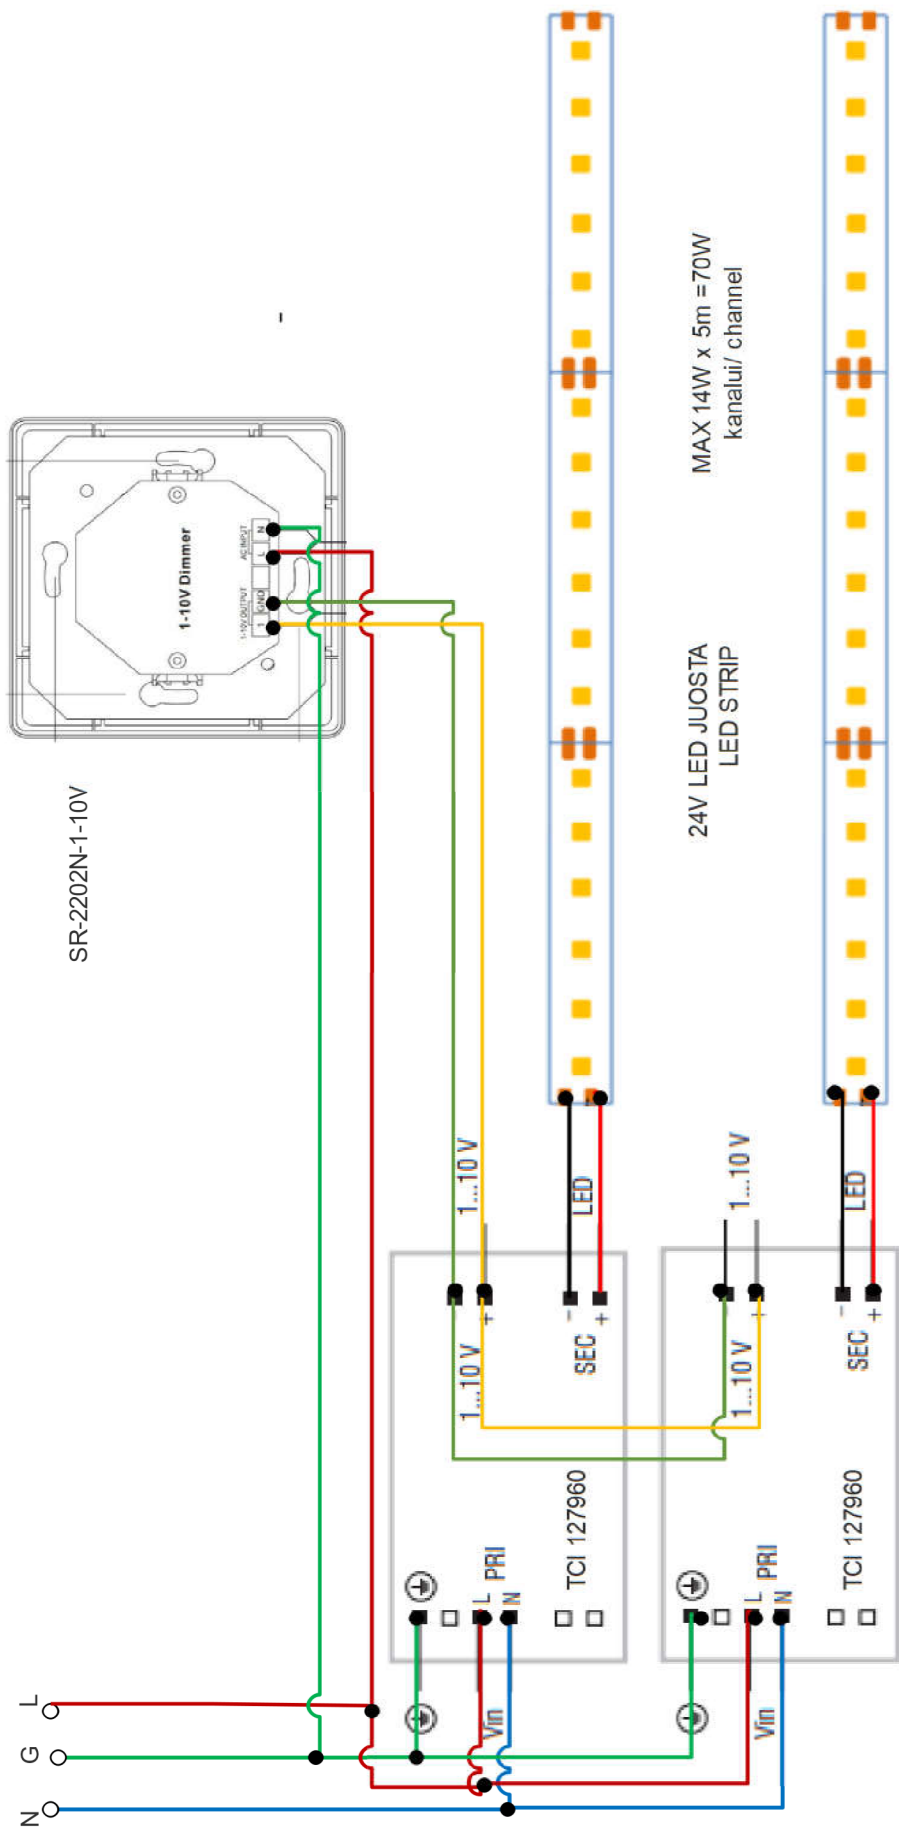

Trys atskiros zonos valdomos PUSH mygtukais be fiksavimo, vienu nygtuku galima valdyti be neribotą kiekį maitinimo šaltinių.
Three separate zones are controlled by PUSH buttons without fixation, one button can be operated without an unlimited number of power supplies.

SR-2202N-1-10V

24V LED JUOSTA
LED STRIP

MAX 14W x 5m = 70W
kanalui/ channel

TCI 127960,
70W, 24V

Terminal Pin No. Assignment

Pin No.	Assignment	Pin No.	Assignment
1	DA-	3	AC/L
2	DA+	4	AC/N