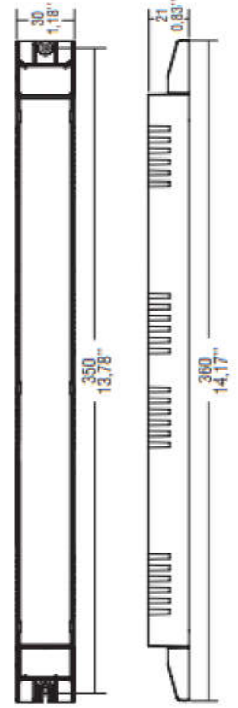

Trys atskiros zonos valdomos PUSH mygtukais be fiksavimo, vienu nygtuku galima valdyti be neribotą kiekį maitinimo šaltinių.
Three separate zones are controlled by PUSH buttons without fixation, one button can be operated without an unlimited number of power supplies.

SR-2202N-1-10V

24V LED JUOSTA
LED STRIP

MAX 14W x 5m = 70W
kanalui/ channel

TCI 127960,
70W, 24V

Terminal Pin No. Assignment

Pin No.	Assignment	Pin No.	Assignment
1	DA-	3	AC/L
2	DA+	4	AC/N