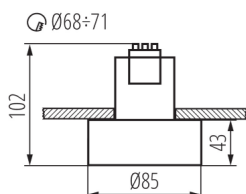

27576 MINI RITI GU10 W/G

Ceiling-mounted spotlight fitting

5905339275769

Kanlux MINI RITI is a smaller, slightly lower version of the popular Kanlux RITI luminaire. We prepared it in two versions - black and white, but each of them has several reflector colours - white, black or gold. We are sure that such a wide choice ensures that Kanlux MINI RITI can more easily be adapted to the type of interior in which it is placed. If you want to go for extravagance, you can combine different colours of the luminaires or combine them with Kanlux RITI. Together, they will create a harmonious yet unusual room luminaire. Kanlux MINI RITI can also be combined with Kanlux RITI REF reflectors.

GENERAL DATA:

Colour: white / gold

Place of assembly: Recessed mount in the ceiling

Place of application: Indoors

Minimum distance from the illuminated object: 0,5m

Height [mm]: 102

Diameter [mm]: 85

Assembly hole [mm]: Ø68÷71

TECHNICAL DATA:

Rated voltage [V]: 220-240 AC

Rated frequency [Hz]: 50

Maximum power [W]: max 10

Class of protection against electric shock: I

Light source: PAR16

Light source included: no

Cap: GU10

Ambient temperature range to which the product can be exposed: 5÷25

Enclosure material: aluminum alloy

Connection type: Bolt terminal block

Range of sections of wires used [mm²]: 1÷2,5

Lighting-fixture angle regulation: none

IP class: 20

LOGISTIC DATA:

Packaging method: 50

Number of units in the secondary packaging: 1

Number of units in the packaging: 50

Net unit weight [g]: 172

Grammage [g]: 230

Length of a unit pack [cm]: 9

Width of a unit pack [cm]: 9