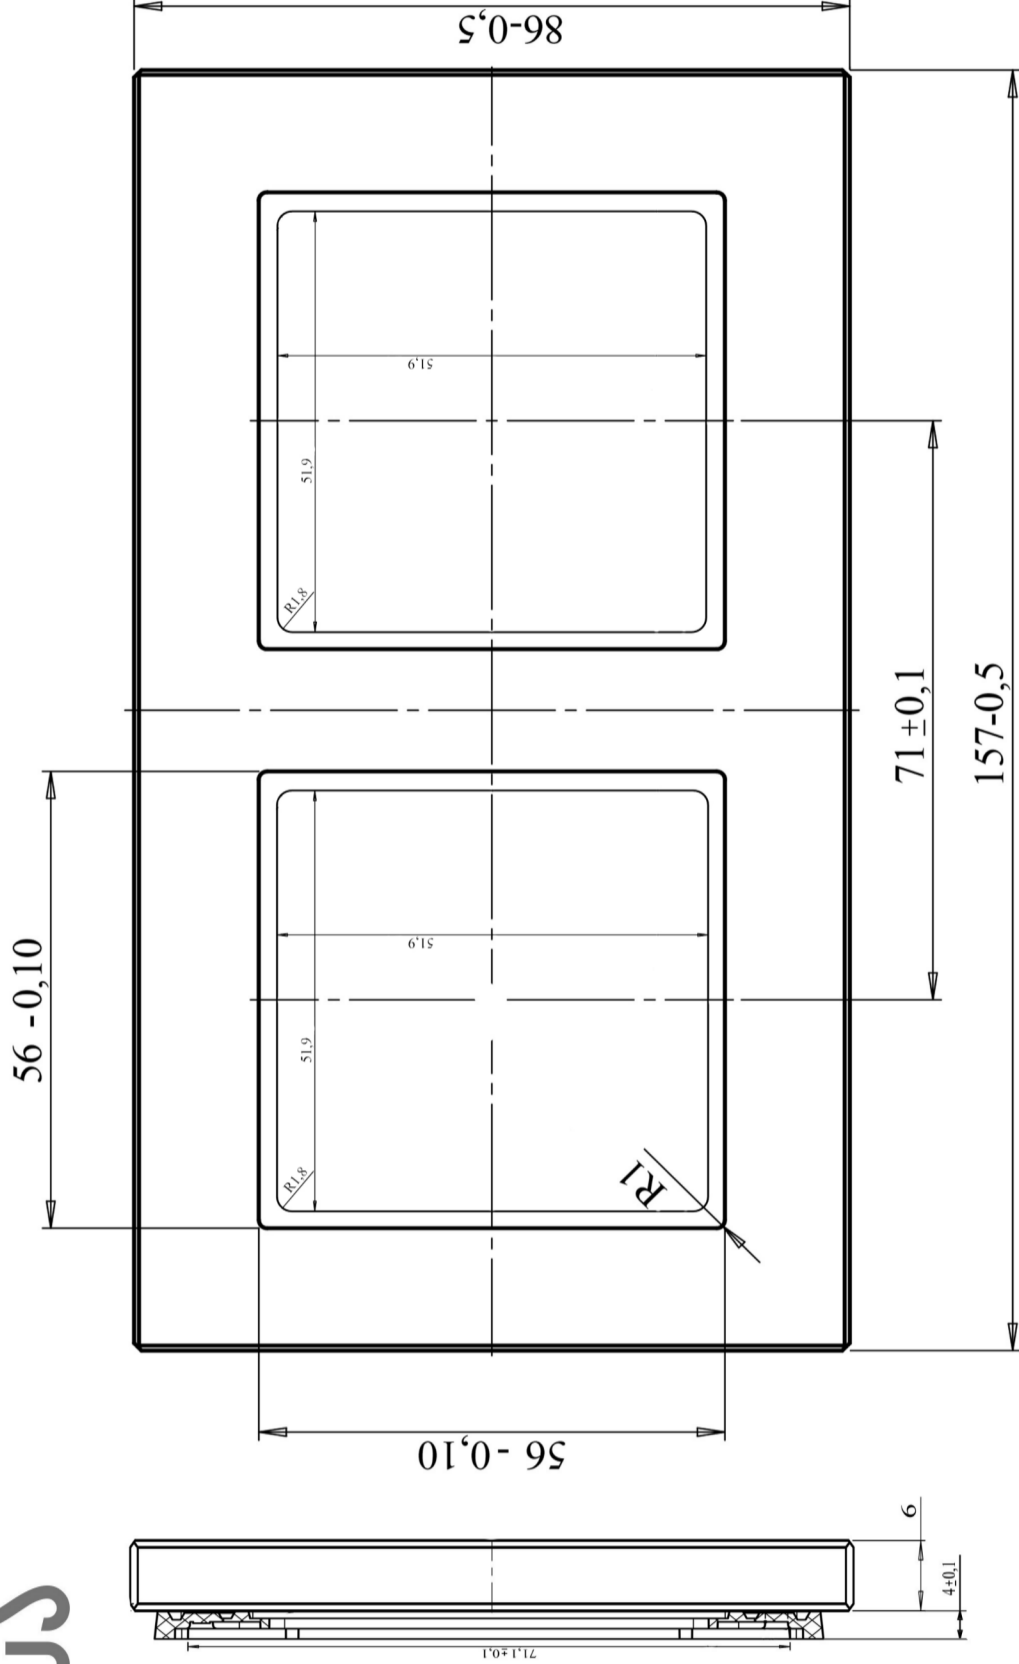

LIREGUS

K14-245-02 glass/wood frame

MADE IN LITHUANIA
SINCE 1944