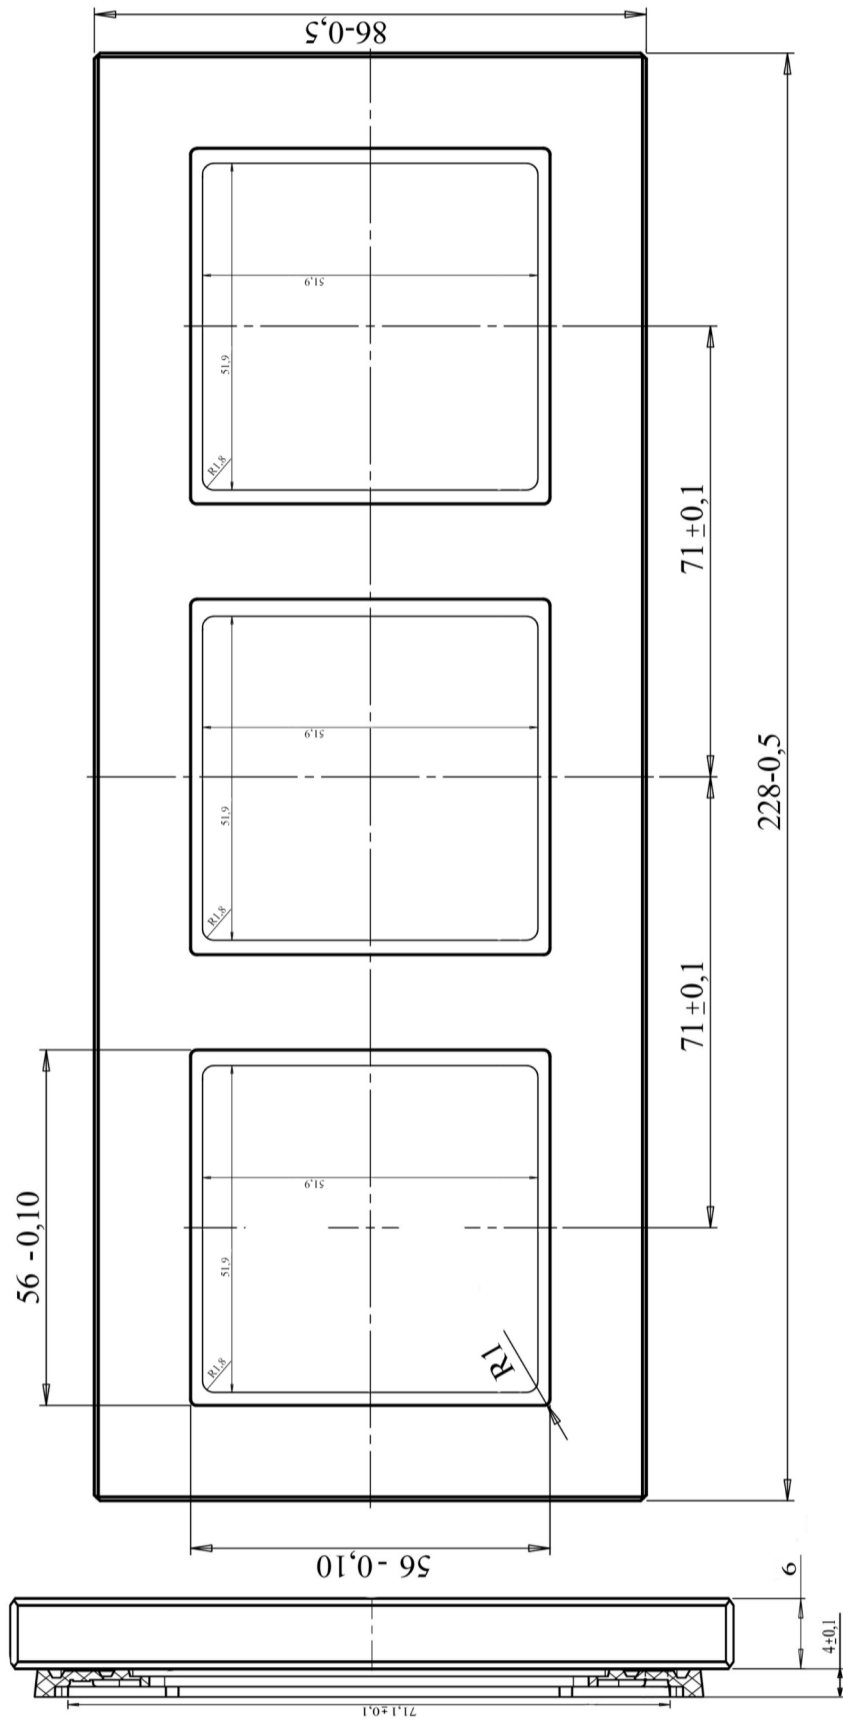

# LIREGUS

**K14-245-03 glass/wood frame**  
MADE IN LITHUANIA SINCE 1944