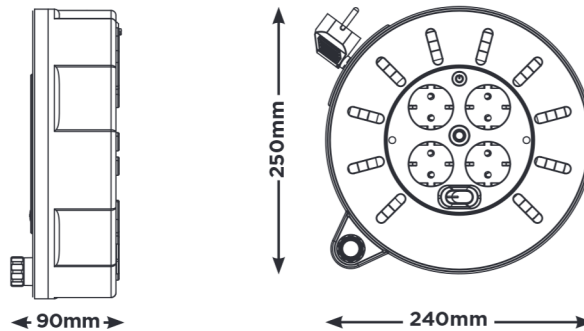

### Features

- » Portable cassette reel with four shuttered sockets
- » Safety thermal cut-out
- » Power on/off switch
- » Power LED indicator

### Line Diagrams

### Technical Specifications

Standards	EN 61242
Maximum Load	1,000W/230V - Fully Wound
	3,000W/230V - Fully Unwound
Switch	Double Pole
Cable length	8m
Cable Size	1.5mm <sup>2</sup> (H05VV-F)

## Product Information

<b>Part No</b>	CMG08164SL-PX	<b>Qty</b>	5
<b>Type</b>	Cassette Reel	<b>Shipping Carton Info (m)</b>	H:0.48 x W:0.26 x D:0.26
<b>Cable Type</b>	PVC	<b>CBM (m<sup>3</sup>)</b>	0.033
<b>Weight (kg)</b>	1.3	<b>G.W (kg)</b>	7.5
<b>Amp</b>	13	<b>EAN Barcode</b>	5015056523385
<b>Product Dimensions (cm)</b>	H:25 x W:24 x D:9	<b>ITF Barcode</b>	5015056523422